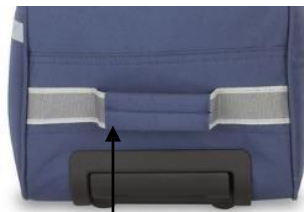

## FEATURES

1 Front Pocket

1 Main Compartment

Padded Grab Handles

Retractable Trolley

Sturdy wheels

DIMENSIONS : 53L X 29W X 29.5H

## FEATURES

1 Front Pocket

Grab Handle  
&  
Shoulder Strap

1 Main Compartment

Bottom Lugs

DIMENSIONS : 50L X 26W X 30H