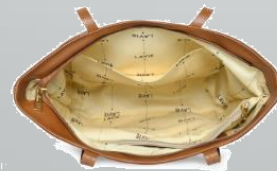

FEATURES

spacious main compartment
Inner side zip pocket