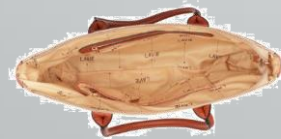

FEATURES

spacious main compartment
Inner side zip pocket