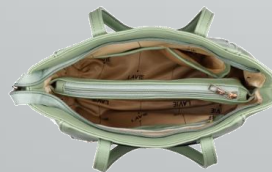

PURPLE

CORAL

D PINK

MINT

FEATURES

spacious main compartment
Center Divide zip pocket
Inner side zip pocket

BACK SIDE POCKET

BIRCH LG TOTE-LADIES HANDBAG